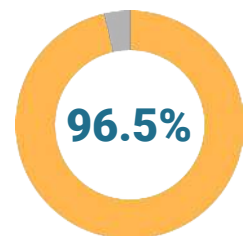

## Why LEED Green Building Training?

Obtaining a LEED professional credential signals that an individual is a leader in environmentally friendly and sustainable design.

Perfect for those in architecture, contracting, construction, and engineering, our courses give you the tools you need to obtain your LEED® Green Associate v4™ accreditation.

## Learners agree that our online courses:

Are Effective

Meet Learning Objectives

Had a positive effect on their career/life

Worth Recommending to a Friend

\*Based on 2019-2020 MindEdge Learner Feedback surveys.