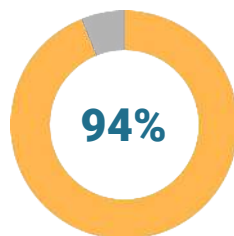

## Why LEED Green Building Training?

Obtaining a LEED professional credential signals that an individual is a leader in environmentally friendly and sustainable design.

Perfect for those in architecture, contracting, construction, and engineering, our courses give you the tools you need to obtain your LEED® Green Associate v4™ accreditation.

## Learners agree that our online courses:

Are Effective

Meet Learning Objectives

Had a positive effect on their career/life

Worth Recommending to a Friend

\*Based on 2019-2020 MindEdge Learner Feedback surveys.